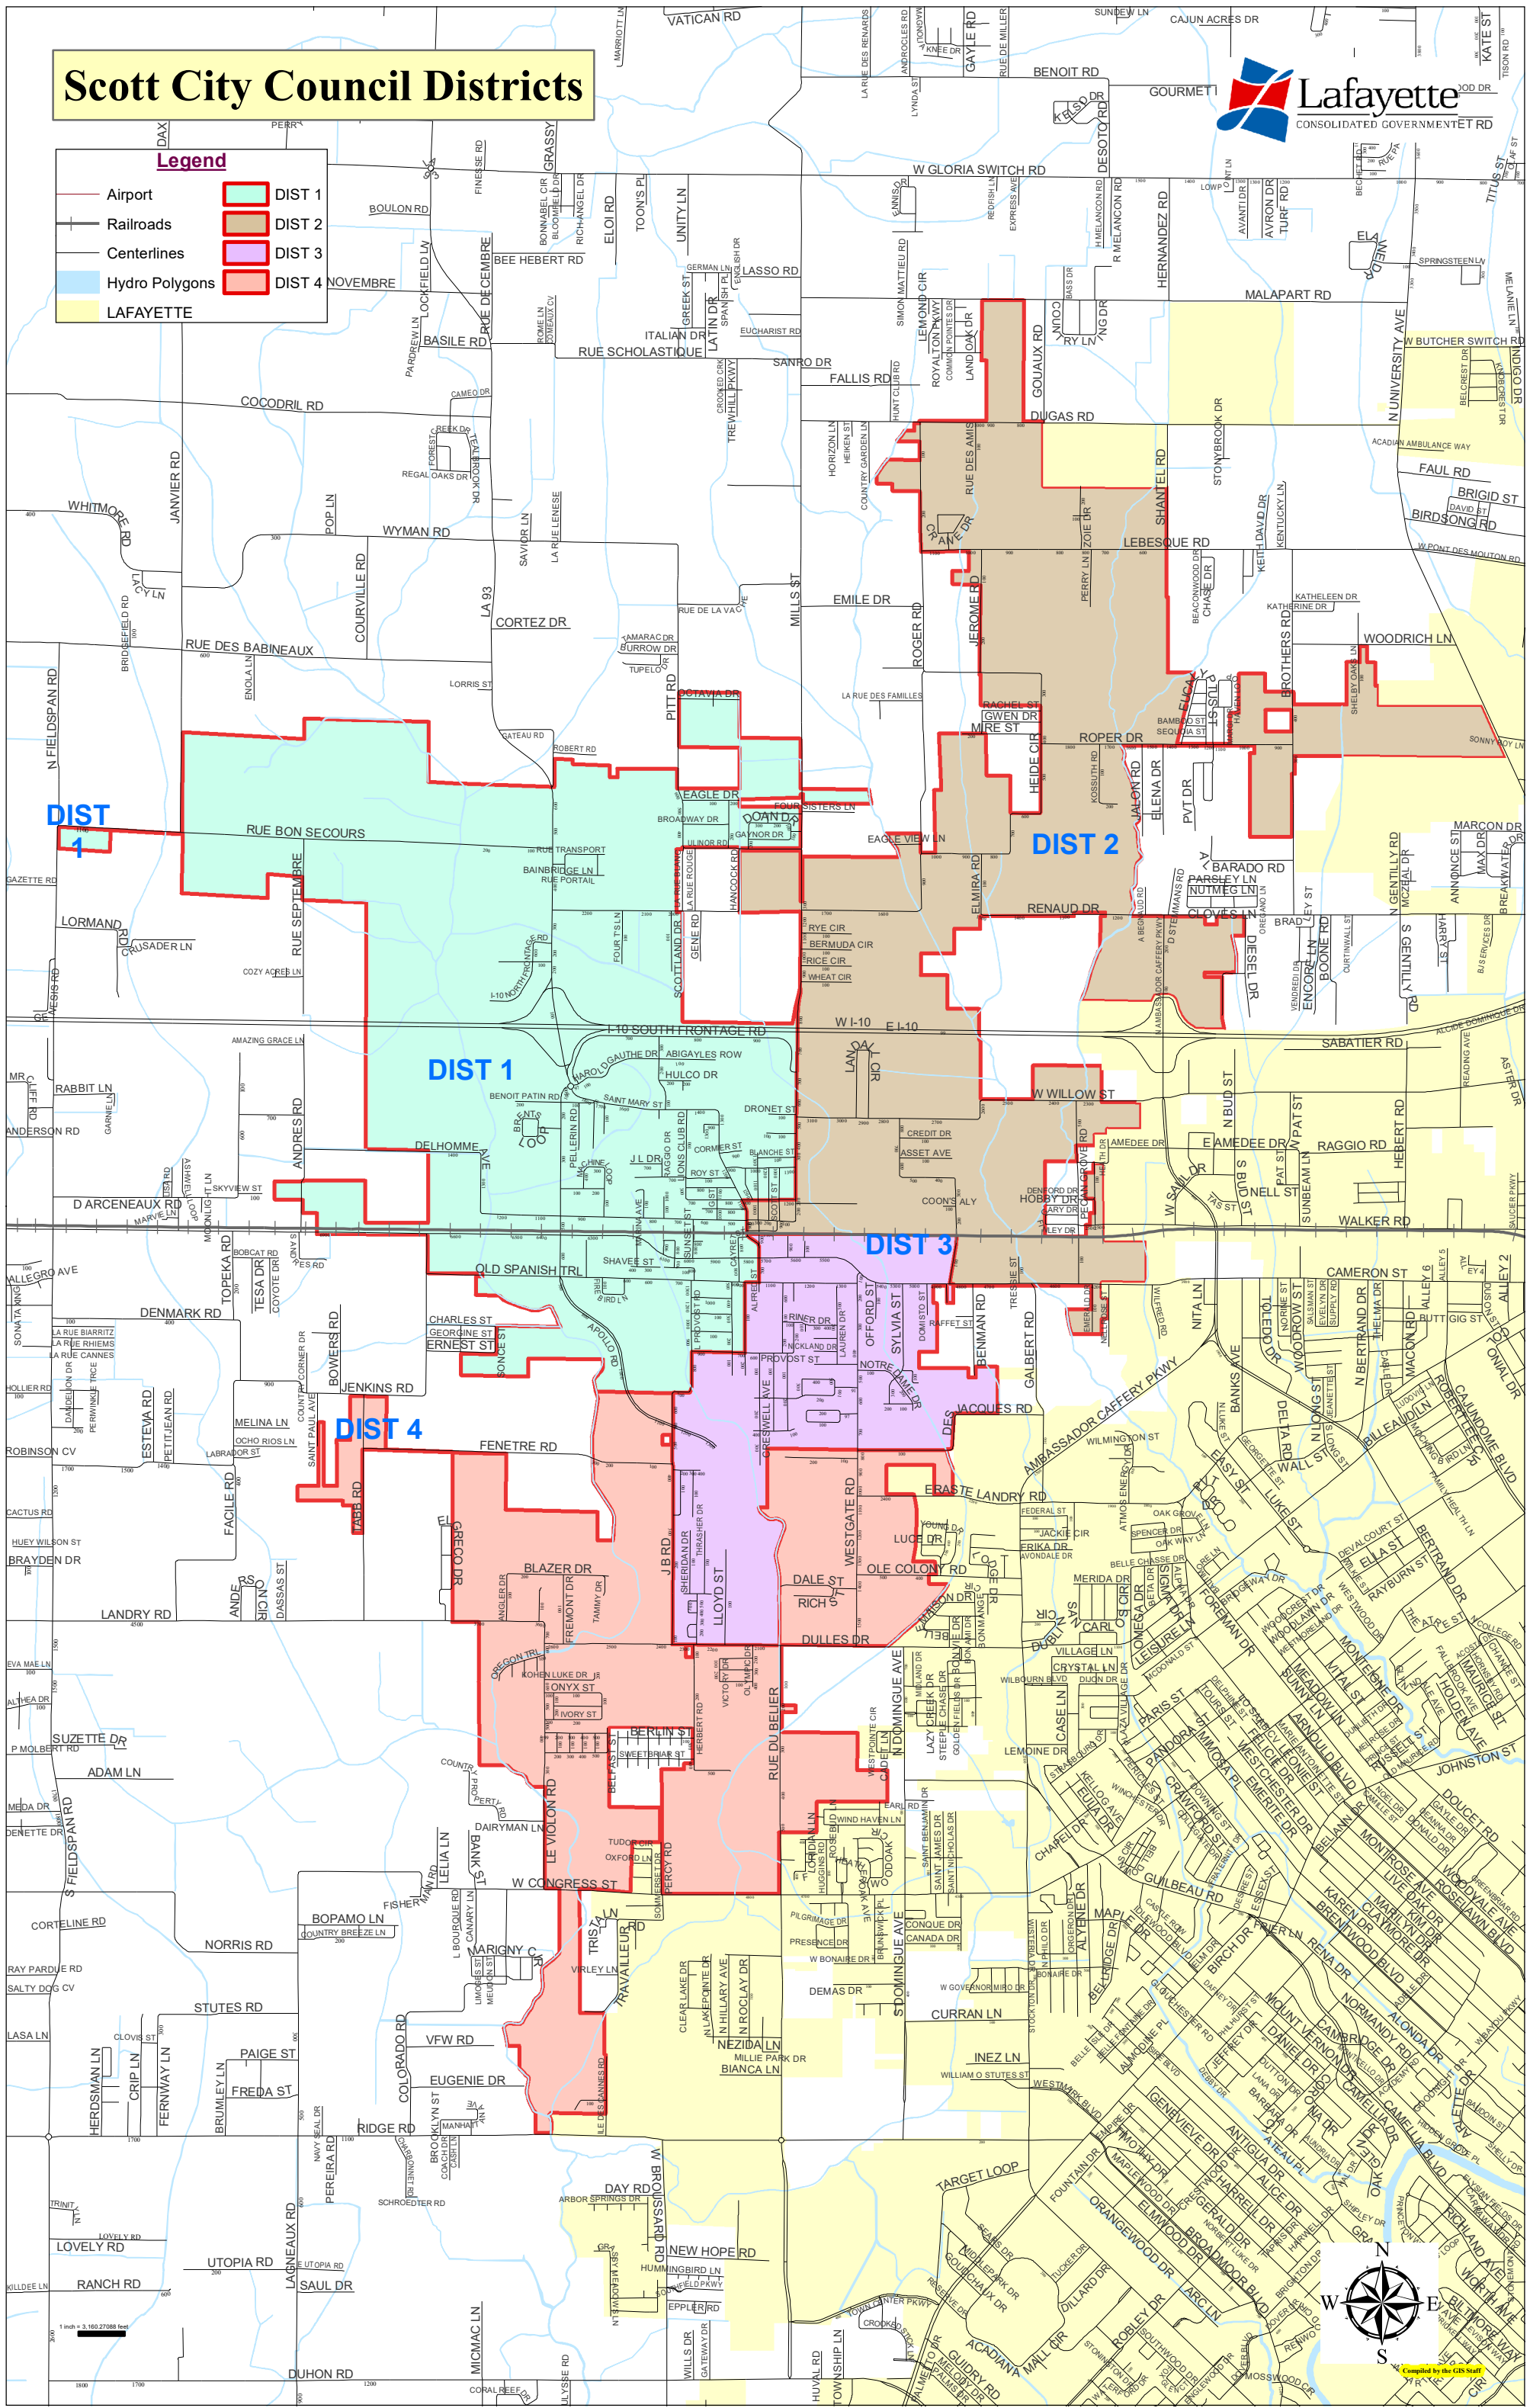

Scott City Council Districts

Legend

- Airport
- Railroads
- Centerlines
- Hydro Polygons
- LAFAYETTE
- DIST 1
- DIST 2
- DIST 3
- DIST 4

Compiled by the GIS Staff